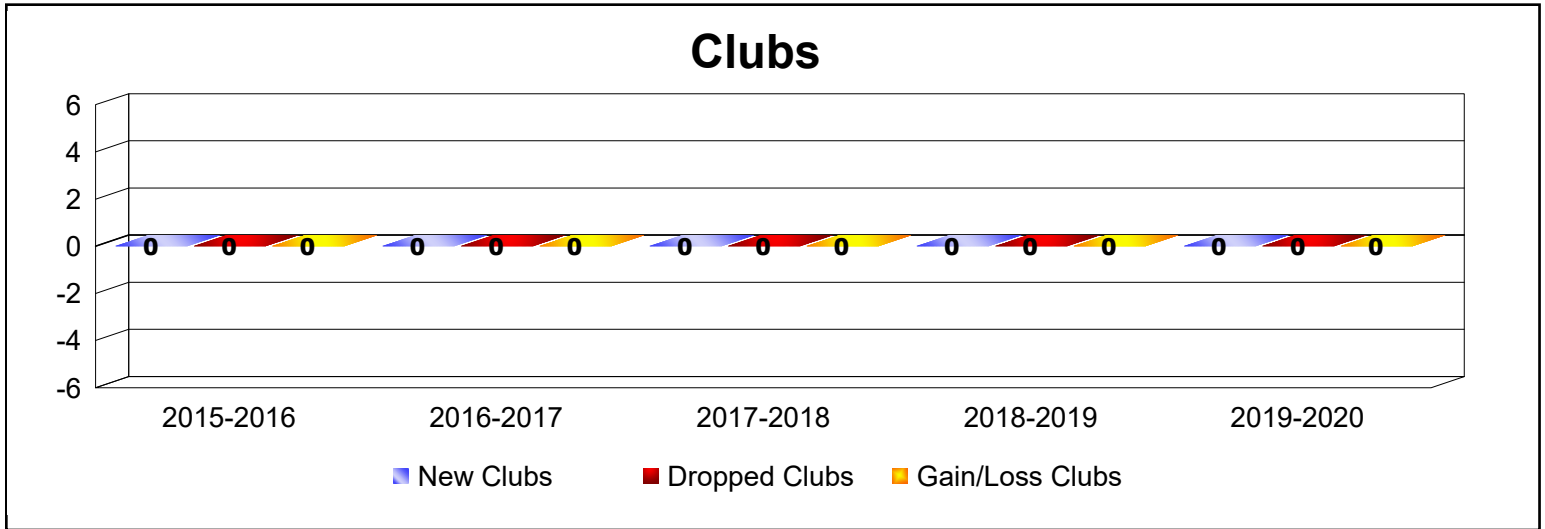

Year	New Clubs	Dropped Clubs	Gain/ Loss Clubs	New Members	Charter Members	Reinstate Members	Transfer Members	Total Member Added	Total Members Dropped	Gain/ Loss Members
2015-2016	0	0	0	38	0	0	0	38	-26	12
2016-2017	0	0	0	46	0	4	1	51	-46	5
2017-2018	0	0	0	50	1	14	1	66	-51	15
2018-2019	0	0	0	28	0	0	3	31	-37	-6
2019-2020	0	0	0	31	0	0	0	31	-48	-17
<b>Average</b>	<b>0</b>	<b>0</b>	<b>0</b>	<b>39</b>	<b>0</b>	<b>4</b>	<b>1</b>	<b>43</b>	<b>-42</b>	<b>2</b>

Year	New Clubs	Dropped Clubs	Gain/ Loss Clubs	New Members	Charter Members	Reinstate Members	Transfer Members	Total Member Added	Total Members Dropped	Gain/ Loss Members
2015-2016	0	0	0	19	0	0	0	19	-5	14
2016-2017	0	0	0	16	0	1	0	17	-10	7
2017-2018	0	0	0	10	0	0	0	10	-8	2
2018-2019	0	0	0	11	0	0	1	12	-5	7
2019-2020	0	0	0	10	0	0	0	10	-4	6
<b>Average</b>	<b>0</b>	<b>0</b>	<b>0</b>	<b>13</b>	<b>0</b>	<b>0</b>	<b>0</b>	<b>14</b>	<b>-6</b>	<b>7</b>