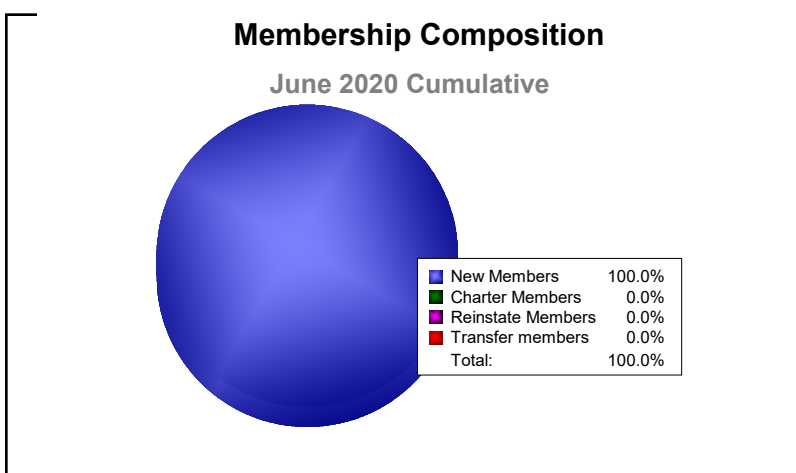

Year	New Clubs	Dropped Clubs	Gain/ Loss Clubs	New Members	Charter Members	Reinstate Members	Transfer Members	Total Member Added	Total Members Dropped	Gain/ Loss Members
2015-2016	0	0	0	38	0	0	0	38	-26	12
2016-2017	0	0	0	46	0	4	1	51	-46	5
2017-2018	0	0	0	50	1	14	1	66	-51	15
2018-2019	0	0	0	28	0	0	3	31	-37	-6
2019-2020	0	0	0	31	0	0	0	31	-48	-17
<b>Average</b>	<b>0</b>	<b>0</b>	<b>0</b>	<b>39</b>	<b>0</b>	<b>4</b>	<b>1</b>	<b>43</b>	<b>-42</b>	<b>2</b>

Year	New Clubs	Dropped Clubs	Gain/ Loss Clubs	New Members	Charter Members	Reinstate Members	Transfer Members	Total Member Added	Total Members Dropped	Gain/ Loss Members
2015-2016	0	0	0	19	0	0	0	19	-5	14
2016-2017	0	0	0	16	0	1	0	17	-10	7
2017-2018	0	0	0	10	0	0	0	10	-8	2
2018-2019	0	0	0	11	0	0	1	12	-5	7
2019-2020	0	0	0	10	0	0	0	10	-4	6
<b>Average</b>	<b>0</b>	<b>0</b>	<b>0</b>	<b>13</b>	<b>0</b>	<b>0</b>	<b>0</b>	<b>14</b>	<b>-6</b>	<b>7</b>