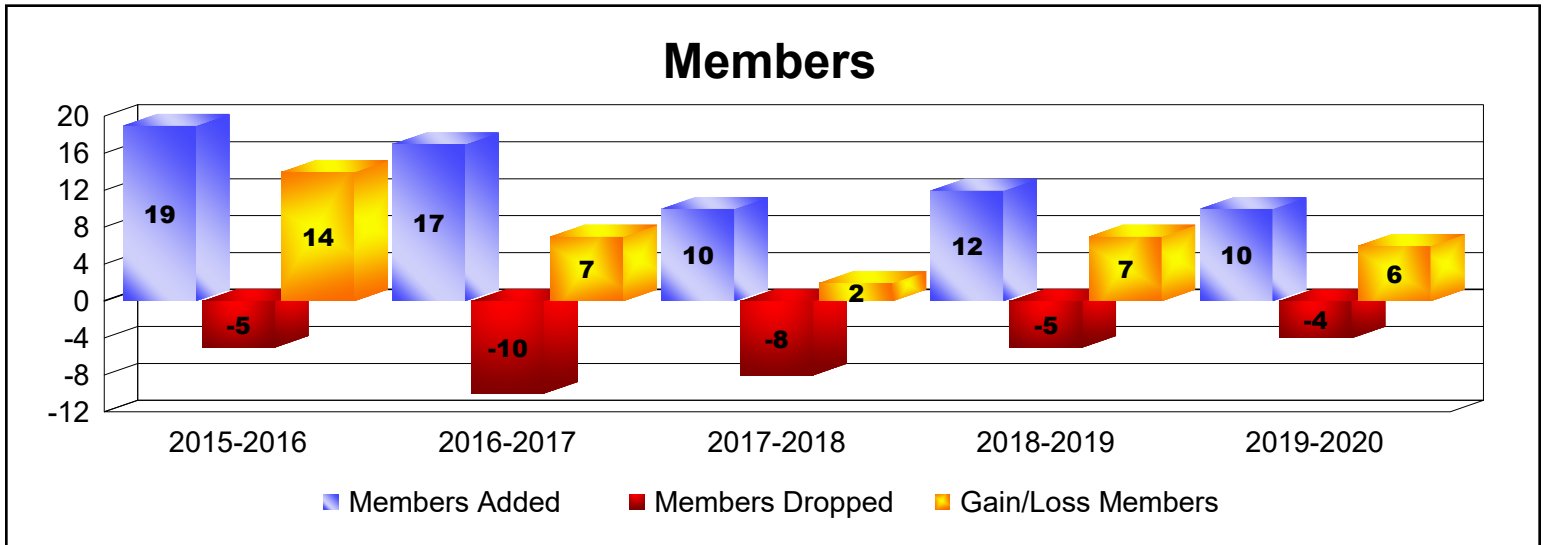

Year	New Clubs	Dropped Clubs	Gain/ Loss Clubs	New Members	Charter Members	Reinstate Members	Transfer Members	Total Member Added	Total Members Dropped	Gain/ Loss Members
2015-2016	0	0	0	38	0	0	0	38	-26	12
2016-2017	0	0	0	46	0	4	1	51	-46	5
2017-2018	0	0	0	50	1	14	1	66	-51	15
2018-2019	0	0	0	28	0	0	3	31	-37	-6
2019-2020	0	0	0	31	0	0	0	31	-48	-17
<b>Average</b>	<b>0</b>	<b>0</b>	<b>0</b>	<b>39</b>	<b>0</b>	<b>4</b>	<b>1</b>	<b>43</b>	<b>-42</b>	<b>2</b>

Year	New Clubs	Dropped Clubs	Gain/ Loss Clubs	New Members	Charter Members	Reinstate Members	Transfer Members	Total Member Added	Total Members Dropped	Gain/ Loss Members
2015-2016	0	0	0	19	0	0	0	19	-5	14
2016-2017	0	0	0	16	0	1	0	17	-10	7
2017-2018	0	0	0	10	0	0	0	10	-8	2
2018-2019	0	0	0	11	0	0	1	12	-5	7
2019-2020	0	0	0	10	0	0	0	10	-4	6
<b>Average</b>	<b>0</b>	<b>0</b>	<b>0</b>	<b>13</b>	<b>0</b>	<b>0</b>	<b>0</b>	<b>14</b>	<b>-6</b>	<b>7</b>