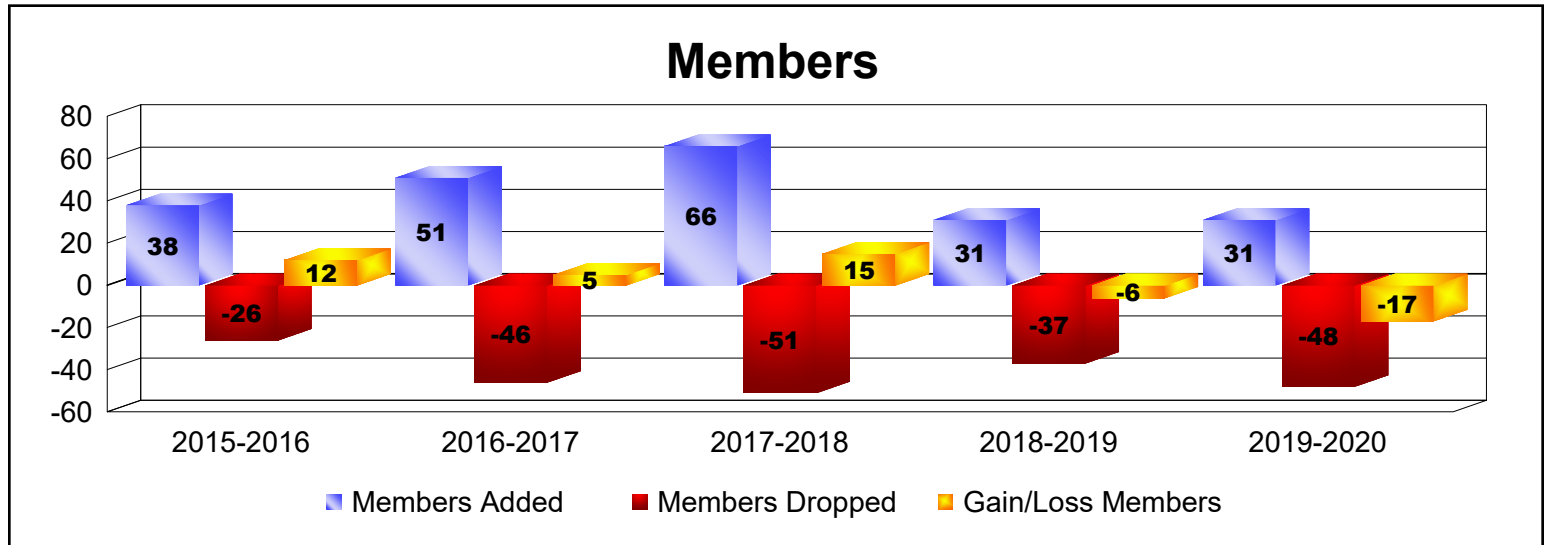

Year	New Clubs	Dropped Clubs	Gain/ Loss Clubs	New Members	Charter Members	Reinstate Members	Transfer Members	Total Member Added	Total Members Dropped	Gain/ Loss Members
2015-2016	0	0	0	38	0	0	0	38	-26	12
2016-2017	0	0	0	46	0	4	1	51	-46	5
2017-2018	0	0	0	50	1	14	1	66	-51	15
2018-2019	0	0	0	28	0	0	3	31	-37	-6
2019-2020	0	0	0	31	0	0	0	31	-48	-17
<b>Average</b>	<b>0</b>	<b>0</b>	<b>0</b>	<b>39</b>	<b>0</b>	<b>4</b>	<b>1</b>	<b>43</b>	<b>-42</b>	<b>2</b>

Year	New Clubs	Dropped Clubs	Gain/ Loss Clubs	New Members	Charter Members	Reinstate Members	Transfer Members	Total Member Added	Total Members Dropped	Gain/ Loss Members
2015-2016	0	0	0	19	0	0	0	19	-5	14
2016-2017	0	0	0	16	0	1	0	17	-10	7
2017-2018	0	0	0	10	0	0	0	10	-8	2
2018-2019	0	0	0	11	0	0	1	12	-5	7
2019-2020	0	0	0	10	0	0	0	10	-4	6
<b>Average</b>	<b>0</b>	<b>0</b>	<b>0</b>	<b>13</b>	<b>0</b>	<b>0</b>	<b>0</b>	<b>14</b>	<b>-6</b>	<b>7</b>