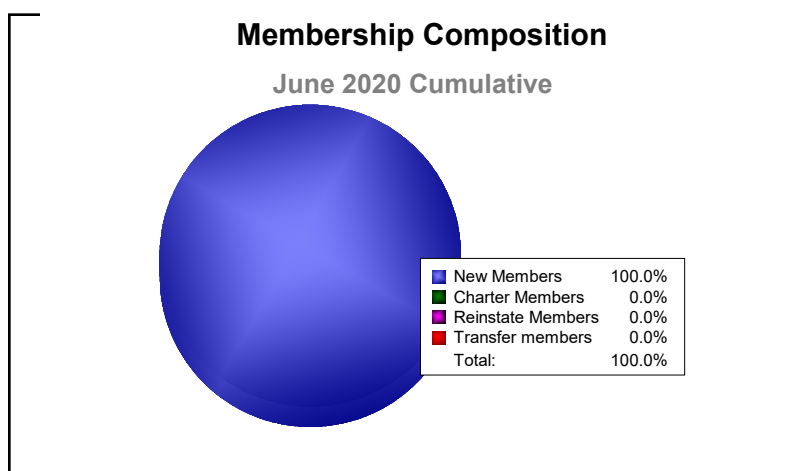

Year	New Clubs	Dropped Clubs	Gain/ Loss Clubs	New Members	Charter Members	Reinstate Members	Transfer Members	Total Member Added	Total Members Dropped	Gain/ Loss Members
2015-2016	0	0	0	38	0	0	0	38	-26	12
2016-2017	0	0	0	46	0	4	1	51	-46	5
2017-2018	0	0	0	50	1	14	1	66	-51	15
2018-2019	0	0	0	28	0	0	3	31	-37	-6
2019-2020	0	0	0	31	0	0	0	31	-48	-17
<b>Average</b>	<b>0</b>	<b>0</b>	<b>0</b>	<b>39</b>	<b>0</b>	<b>4</b>	<b>1</b>	<b>43</b>	<b>-42</b>	<b>2</b>

Year	New Clubs	Dropped Clubs	Gain/ Loss Clubs	New Members	Charter Members	Reinstate Members	Transfer Members	Total Member Added	Total Members Dropped	Gain/ Loss Members
2015-2016	0	0	0	19	0	0	0	19	-5	14
2016-2017	0	0	0	16	0	1	0	17	-10	7
2017-2018	0	0	0	10	0	0	0	10	-8	2
2018-2019	0	0	0	11	0	0	1	12	-5	7
2019-2020	0	0	0	10	0	0	0	10	-4	6
<b>Average</b>	<b>0</b>	<b>0</b>	<b>0</b>	<b>13</b>	<b>0</b>	<b>0</b>	<b>0</b>	<b>14</b>	<b>-6</b>	<b>7</b>