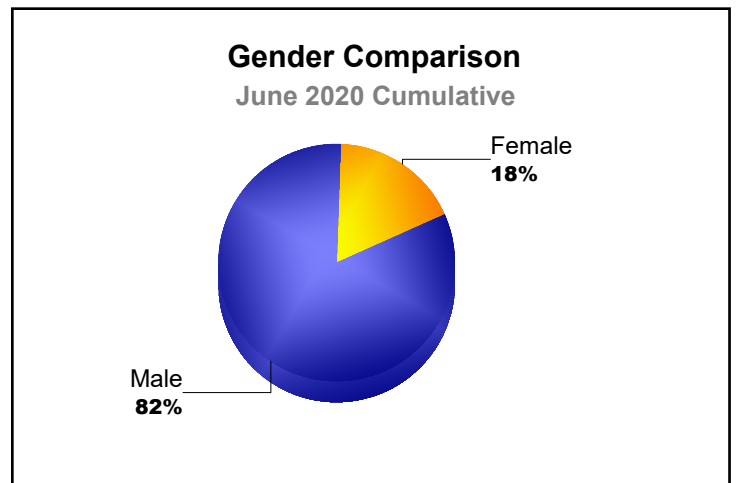

Year	New Clubs	Dropped Clubs	Gain/ Loss Clubs	New Members	Charter Members	Reinstate Members	Transfer Members	Total Member Added	Total Members Dropped	Gain/ Loss Members
2015-2016	0	0	0	38	0	0	0	38	-26	12
2016-2017	0	0	0	46	0	4	1	51	-46	5
2017-2018	0	0	0	50	1	14	1	66	-51	15
2018-2019	0	0	0	28	0	0	3	31	-37	-6
2019-2020	0	0	0	31	0	0	0	31	-48	-17
<b>Average</b>	<b>0</b>	<b>0</b>	<b>0</b>	<b>39</b>	<b>0</b>	<b>4</b>	<b>1</b>	<b>43</b>	<b>-42</b>	<b>2</b>